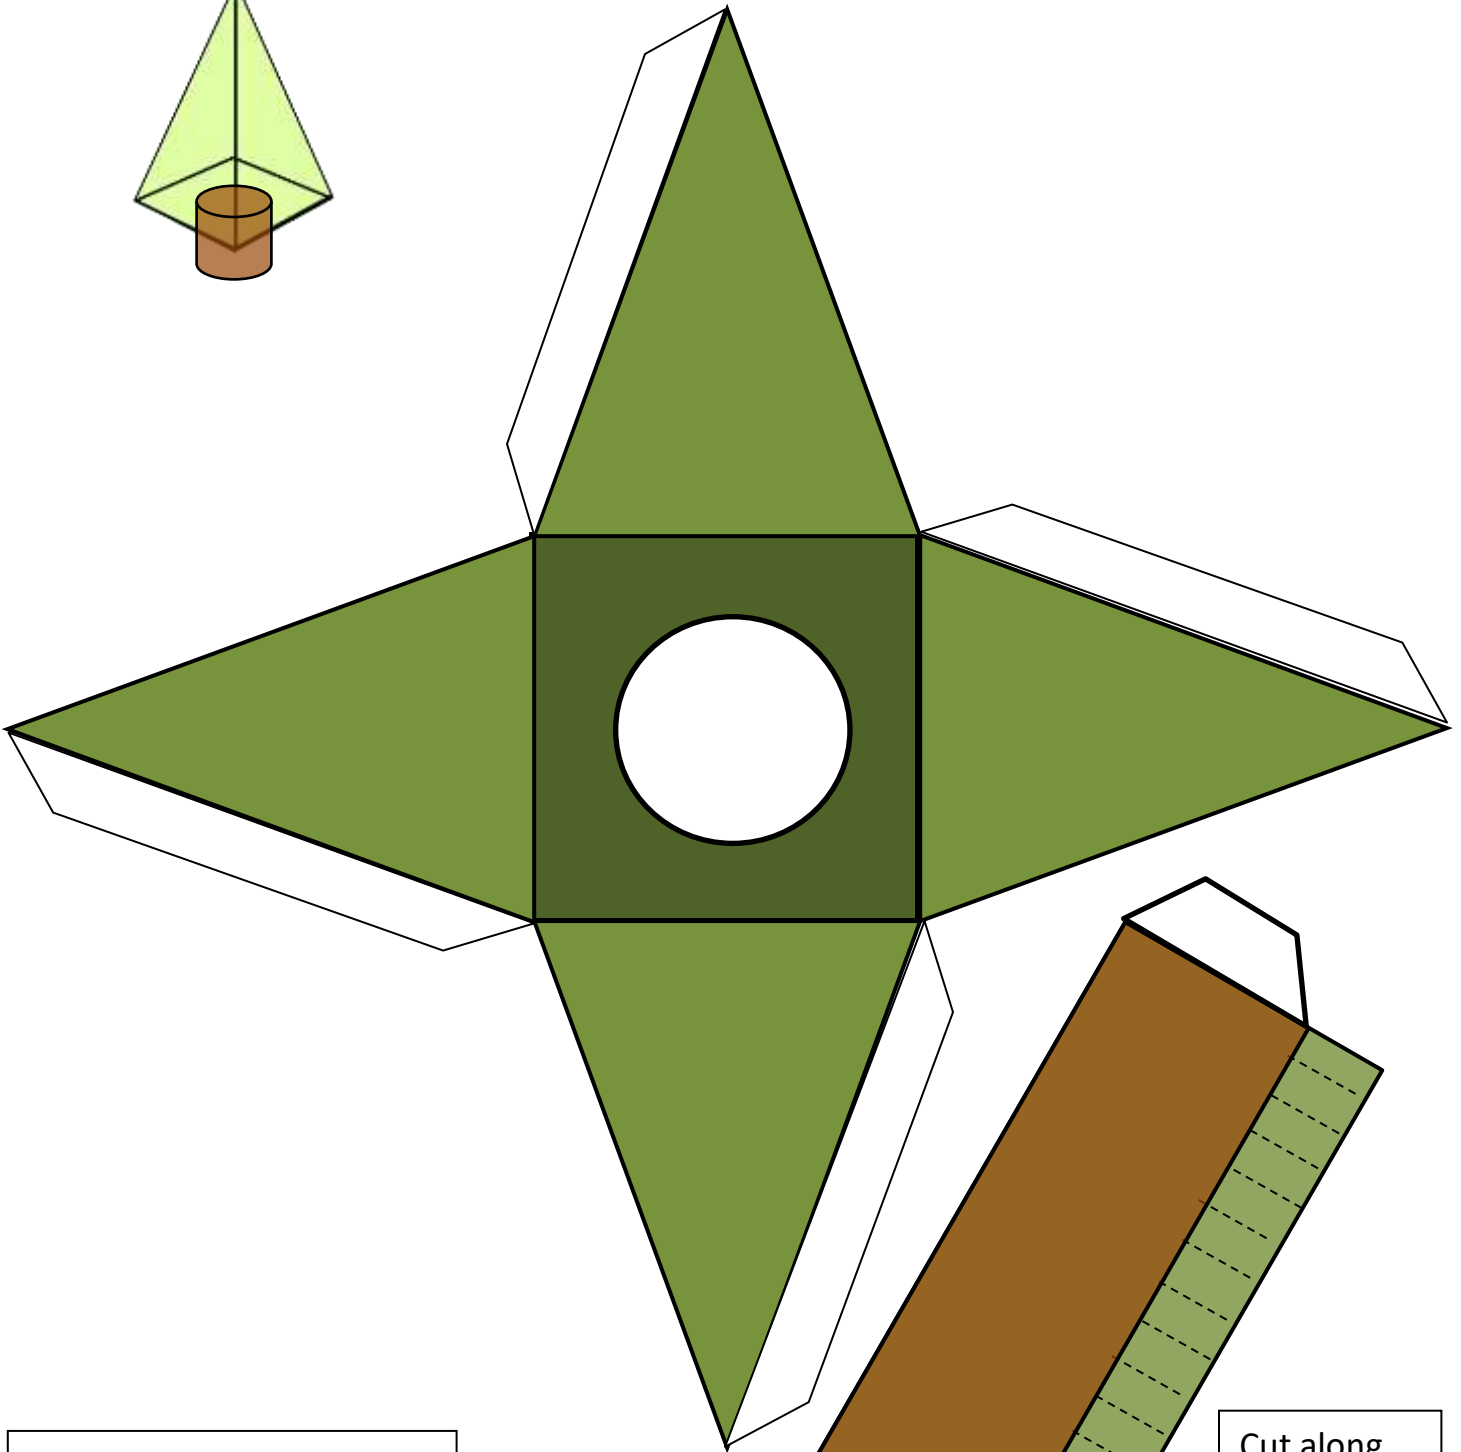

Name

Date

CHRISTMAS
TREE NET

Cylinder base

Cut along
the dotted
lines and
stick to the
base of the
pyramid.

Name

Date

Decorate before
you stick!

**CHRISTMAS
TREE NET**

Cut along
the dotted
lines and
stick to the
base of the
pyramid.

Cylinder base