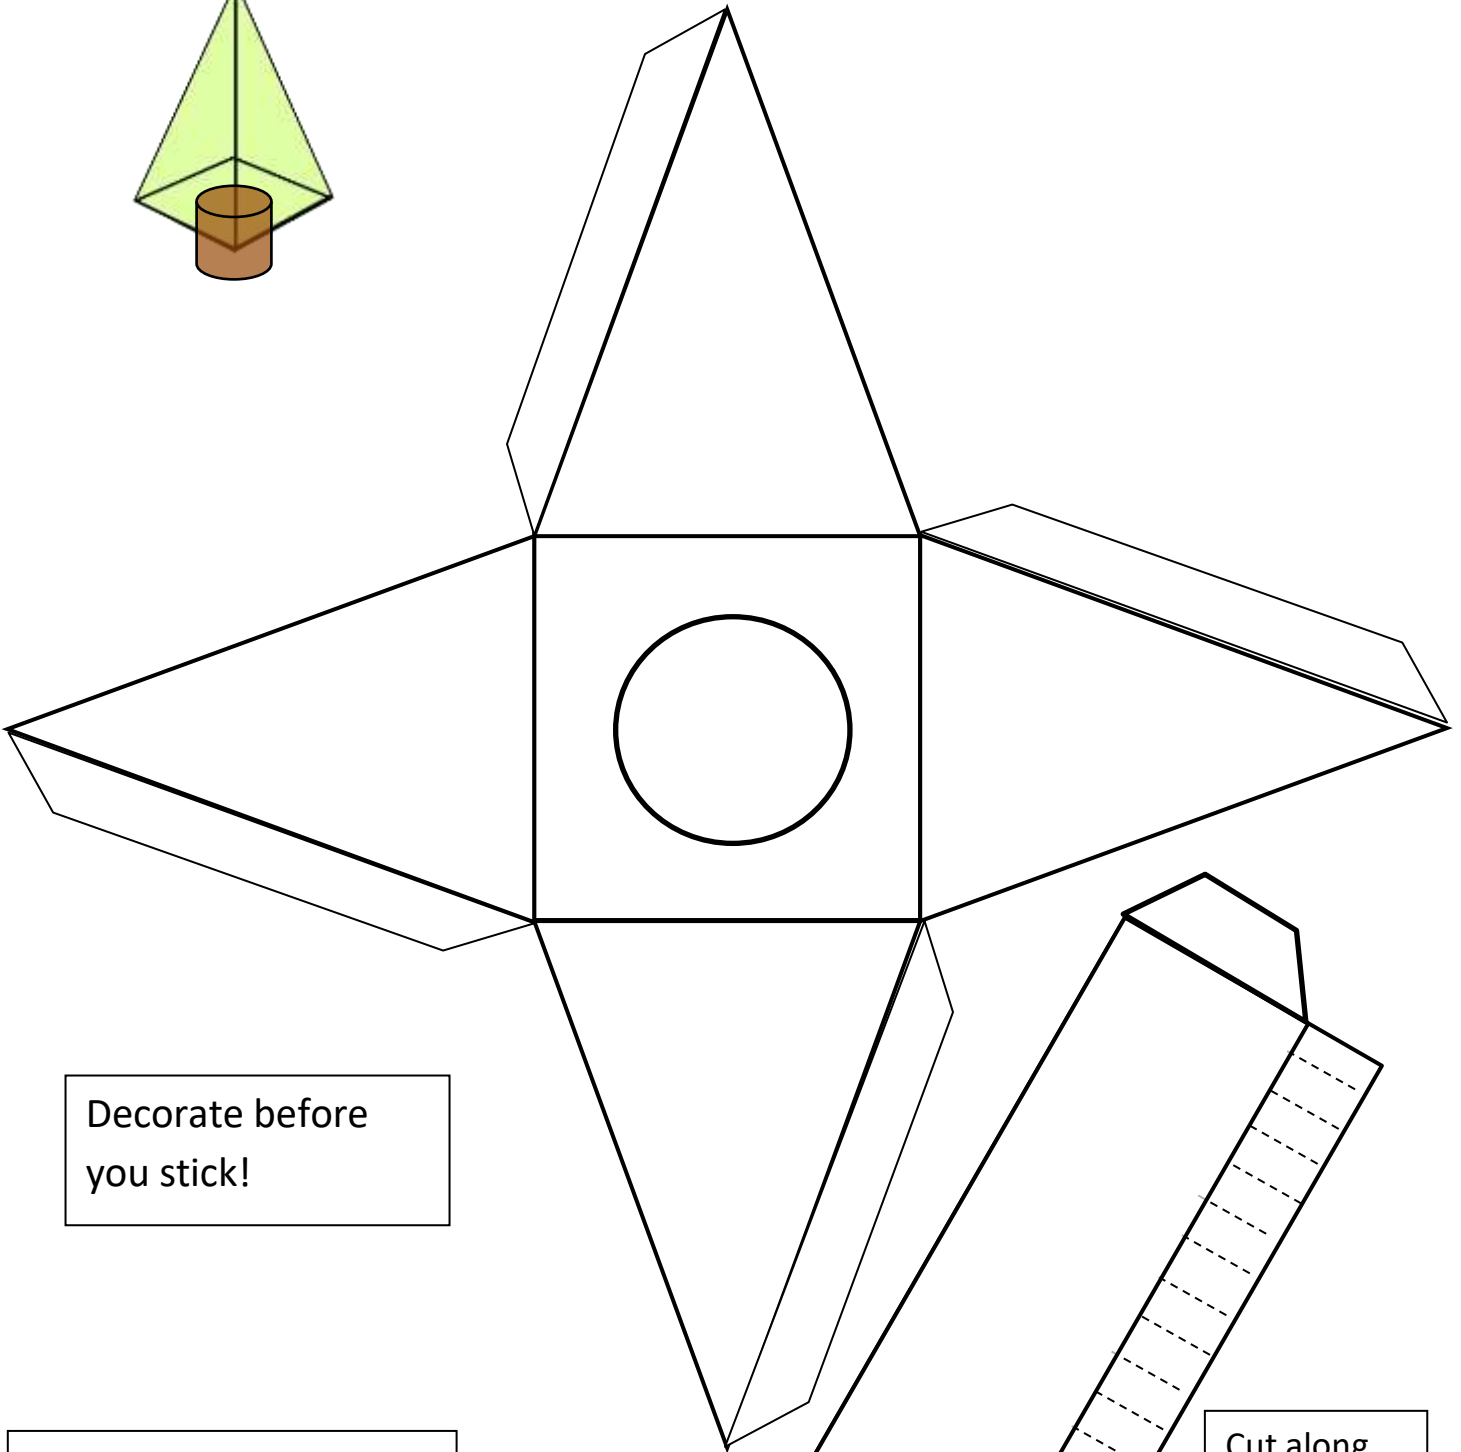

Name

Date

CHRISTMAS
TREE NET

Cylinder base

Cut along
the dotted
lines and
stick to the
base of the
pyramid.

Name

Date

Decorate before
you stick!

**CHRISTMAS
TREE NET**

Cut along
the dotted
lines and
stick to the
base of the
pyramid.

Cylinder base