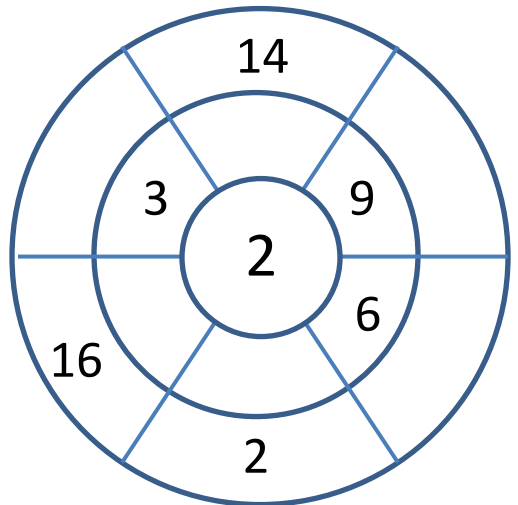

# 2 TIMES TABLE - TARGET CIRCLES

Multiply the inner numbers together to get the outer numbers.

Name

Date

# TIMES TABLE - TARGET CIRCLES ANSWERS

Multiply the inner numbers together to get the outer numbers.