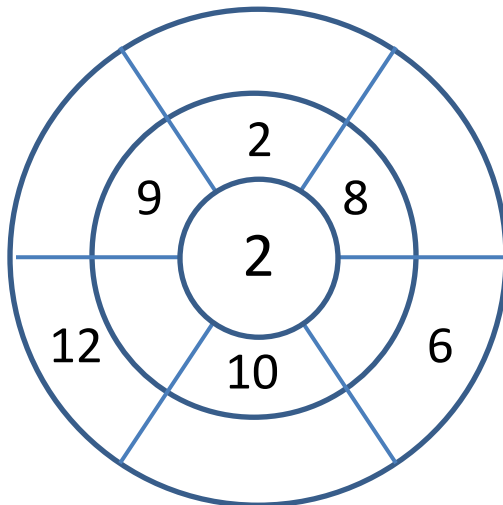

# 2 TIMES TABLE - TARGET CIRCLES

Multiply the inner numbers together to get the outer numbers.

Name

Date

# TIMES TABLE - TARGET CIRCLES ANSWERS

Multiply the inner numbers together to get the outer numbers.