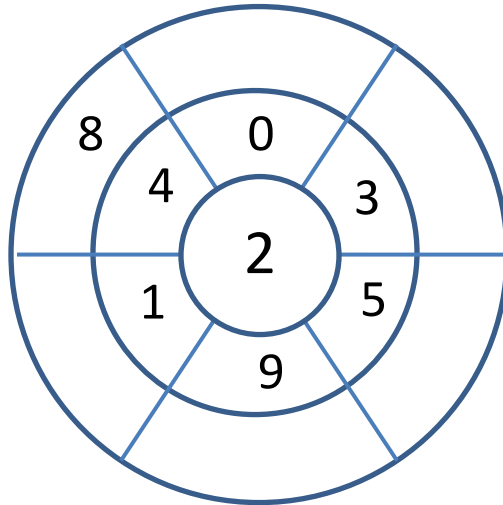

# 2 TIMES TABLE - TARGET CIRCLES

Multiply the inner numbers together to get the outer numbers.

Name

Date

# TIMES TABLE - TARGET CIRCLES ANSWERS

Multiply the inner numbers together to get the outer numbers.