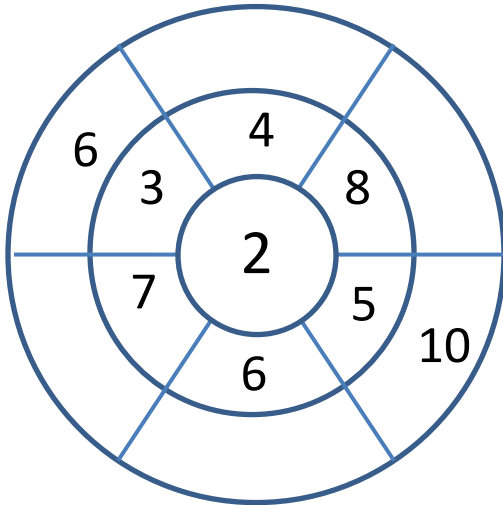

# 2 TIMES TABLE - TARGET CIRCLES

Multiply the inner numbers together to get the outer numbers.

Name

Date

# TIMES TABLE - TARGET CIRCLES ANSWERS

Multiply the inner numbers together to get the outer numbers.