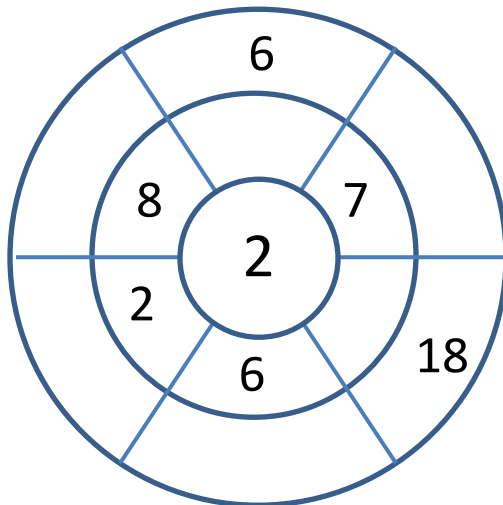

# 2 TIMES TABLE - TARGET CIRCLES

Multiply the inner numbers together to get the outer numbers.

Name

Date

# TIMES TABLE - TARGET CIRCLES ANSWERS

Multiply the inner numbers together to get the outer numbers.