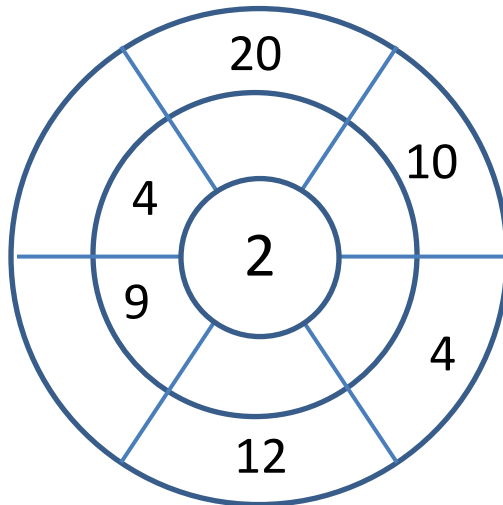

# 2 TIMES TABLE - TARGET CIRCLES

Multiply the inner numbers together to get the outer numbers.

Name

Date

# TIMES TABLE - TARGET CIRCLES ANSWERS

Multiply the inner numbers together to get the outer numbers.