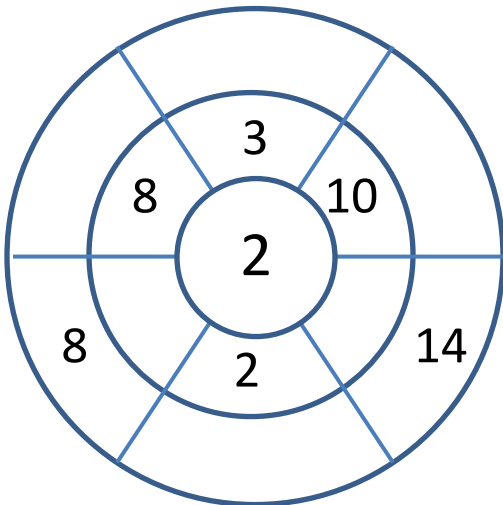

# 2 TIMES TABLE - TARGET CIRCLES

Multiply the inner numbers together to get the outer numbers.

Name

Date

# TIMES TABLE - TARGET CIRCLES ANSWERS

Multiply the inner numbers together to get the outer numbers.