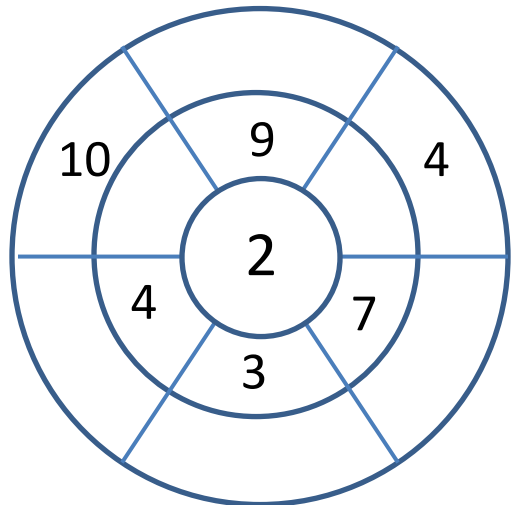

# 2 TIMES TABLE - TARGET CIRCLES

Multiply the inner numbers together to get the outer numbers.

Name

Date

# TIMES TABLE - TARGET CIRCLES ANSWERS

Multiply the inner numbers together to get the outer numbers.